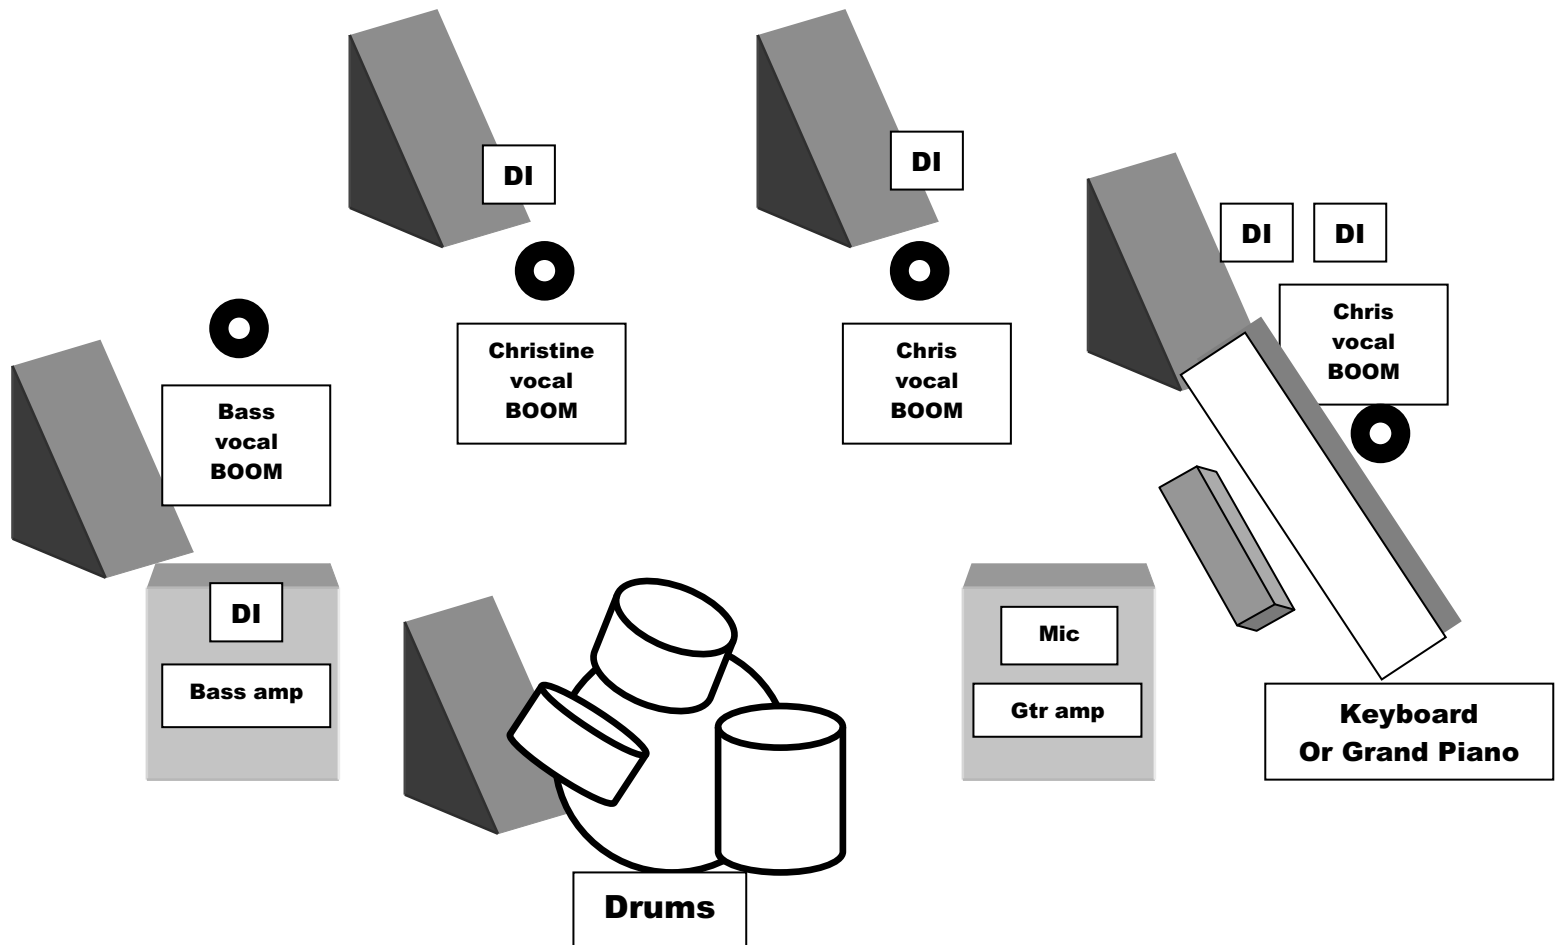

**Albert and Gage Band
Quartet Stage Plot**

Albert and Gage Quartet
Stage Plot Contact: Chris Gage
512-751-0235 mail@chrisgage.biz
Website www.albertandgage.com

5 DI (2 acoustic guitars, bass, stereo keyboard)
4 vocal mics (SM-58) on booms, appropriate drum mics
5 monitor wedges (2-4 mixes if possible)
5 electrical outlets (2 by wedges, 2 by keyboard, 1
upstage by bass amp)